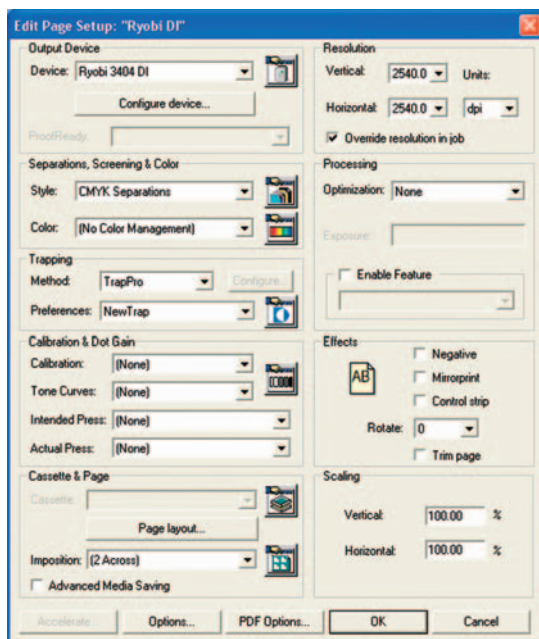

**NAVIGATOR**  
▶GPS

✘ MARKS THE SPOT OF RELIABILITY.

▶ WITH XITRON'S NAVIGATOR GPS.

YOUR BUSINESS. OUR DRIVE.

**NAVIGATOR**  
GPS

**NAVIGATOR WORKFLOW**

NAVIGATOR RIP PAGE SETUP