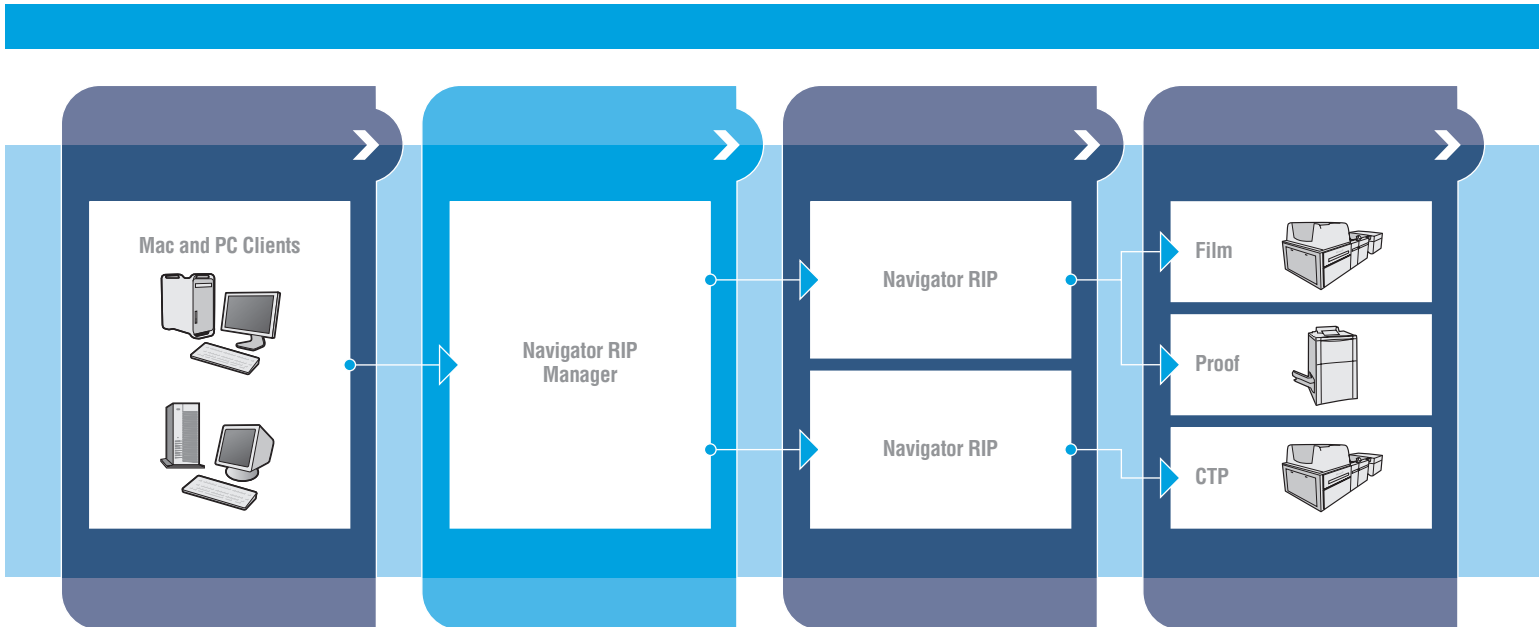

**NAVIGATOR**  
▶GPS

✘ MARKS THE SPOT OF RELIABILITY.

▶ WITH XITRON'S NAVIGATOR GPS.

YOUR BUSINESS. OUR DRIVE.

**NAVIGATOR**  
GPS

**NAVIGATOR WORKFLOW**

NAVIGATOR RIP PAGE SETUP

Driving over 150 output devices, Navigator is an excellent choice for the company seeking to replace older RIP technology while enhancing the capabilities of their existing output devices. It is also the perfect cost-conscious RIP solution for new imagesetting and platesetting devices, printers and proofing systems.

YOUR BUSINESS. OUR DRIVE.

The screenshots show the software interface for 'RIP Manager - RIP Server 1' across three different output stages:

### **Navigator RIP Manager**

Navigator GPS includes Xitron's Navigator RIP Manager to help increase productivity, manage your workflow, and help reduce costs.

With an easy-to-use graphical user interface, Navigator RIP Manager allows an operator to manage and control jobs from virtually any prepress workstation, unlike legacy systems with a single point of control. Specific workflow sequences can be designated and stored, greatly reducing the opportunity for human error.